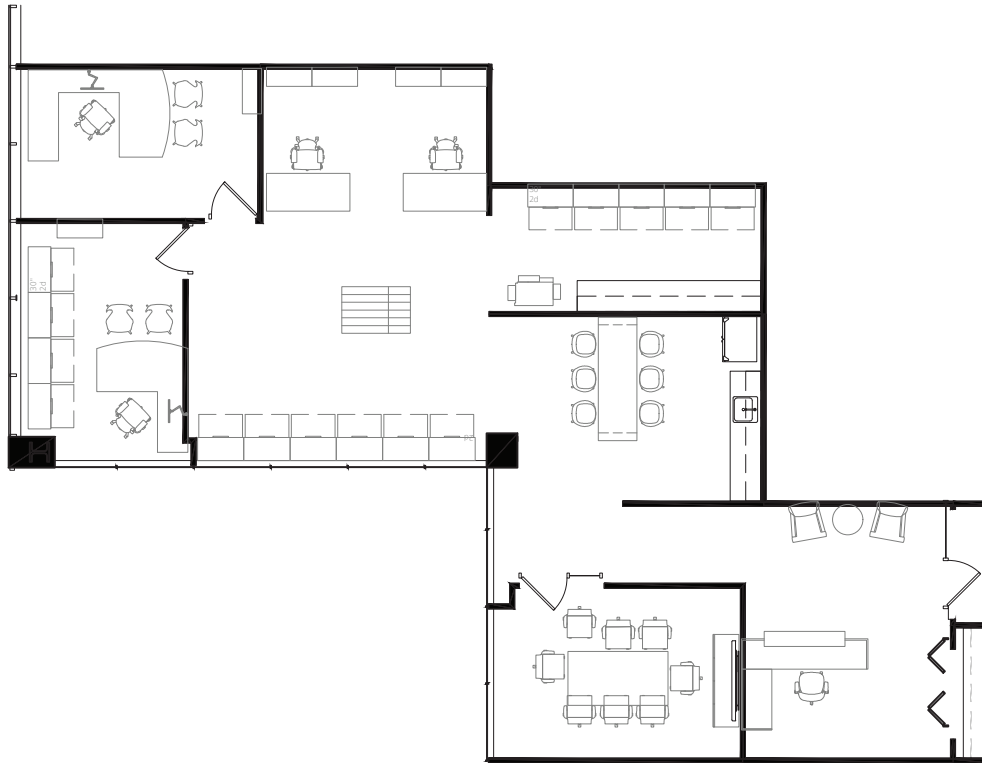

SUITE 630
2,012 SF

2 MID AMERICA PLAZA

For leasing information, please contact:

Fred Ishler
Principal, Avison Young
fred.ishler@avisonyoung.com
D | 312.796.0368
C | 630.408.9366