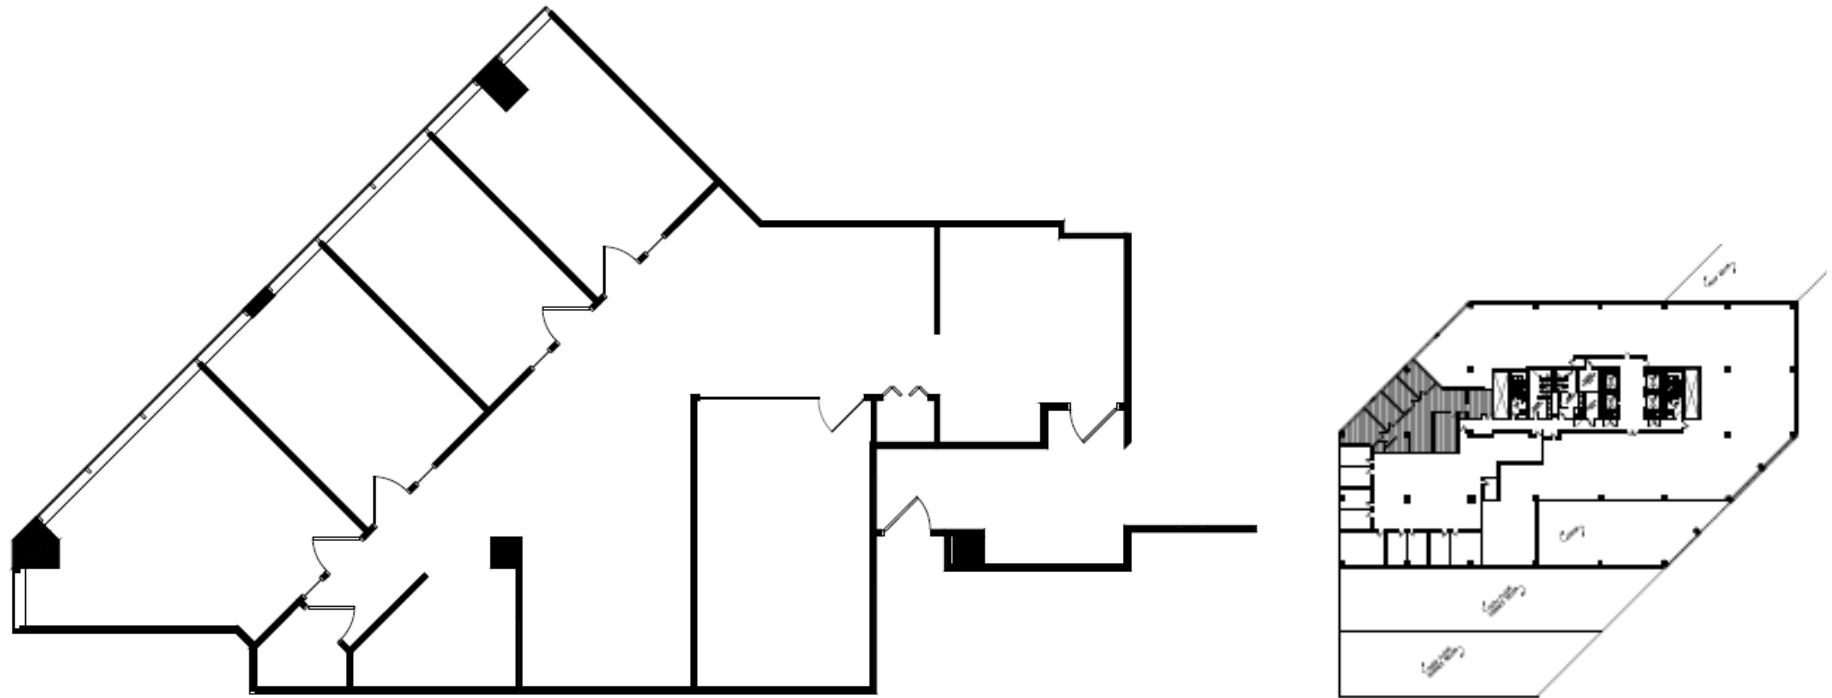

SUITE 620
2,198 SF

2 MID AMERICA PLAZA

MID AMERICA PLAZA

For leasing information, please contact:

Fred Ishler

Principal, Avison Young

fred.ishler@avisonyoung.com

D | 312.796.0368