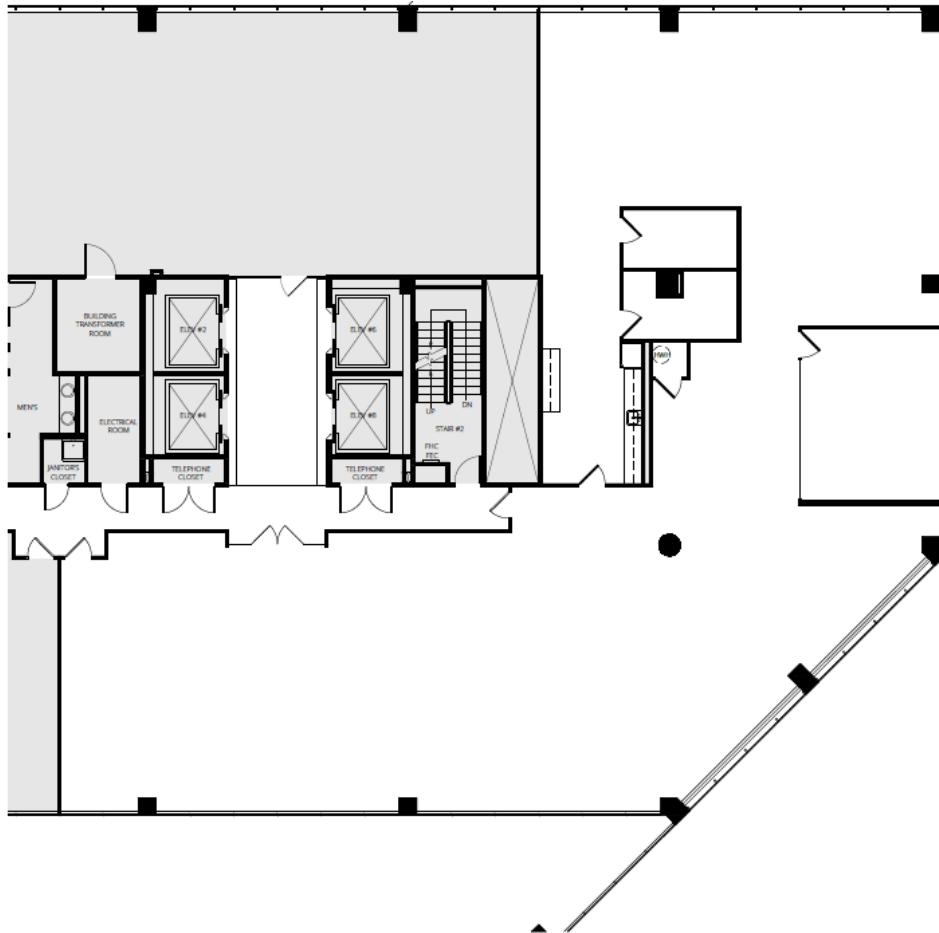

SUITE 350
6,599 RSF

2 MID AMERICA PLAZA

For leasing information, please contact:

Fred Ishler

Principal, Avison Young

fred.ishler@avisonyoung.com

D | 312.796.0368

C | 630.408.9366