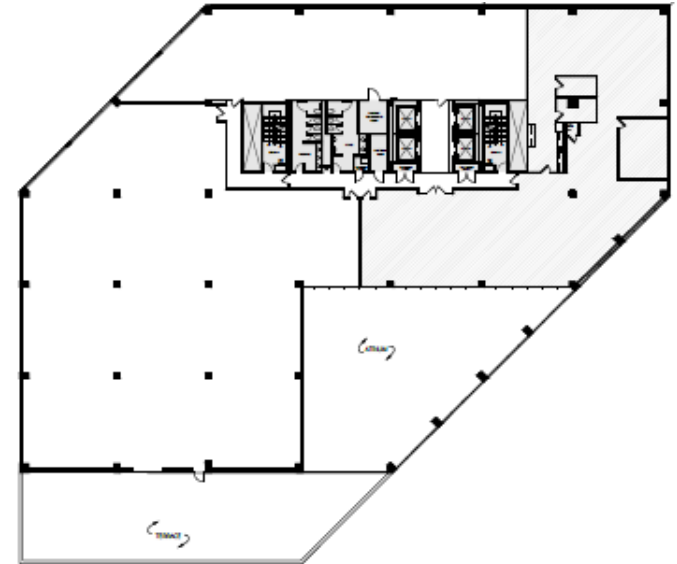

SUITE 350
6,599 RSF

2 MID AMERICA PLAZA

For leasing information, please contact:

Fred Ishler

Principal, Avison Young

fred.ishler@avisonyoung.com

D | 312.796.0368

C | 630.408.9366