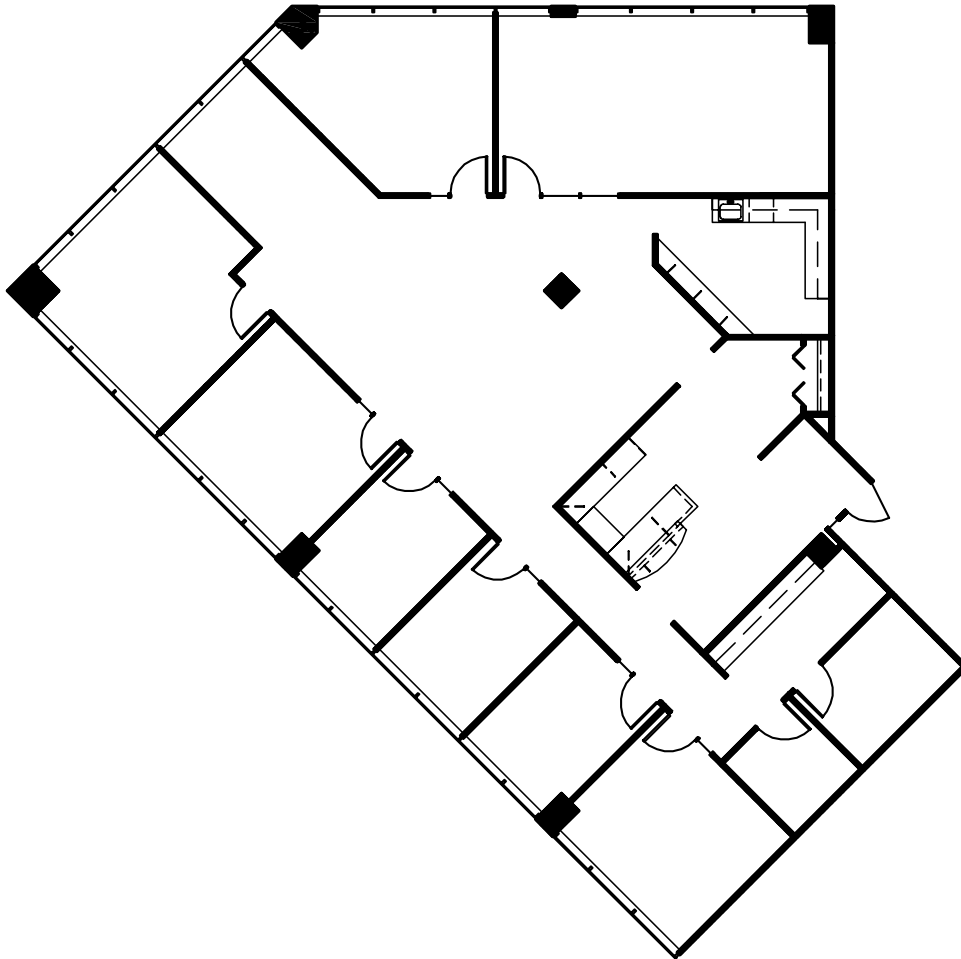

SUITE 1050
4,229 SF

2 MID AMERICA PLAZA

MID AMERICA PLAZA

For leasing information, please contact:

Fred Ishler

Principal, Avison Young

fred.ishler@avisonyoung.com

D | 312.796.0368