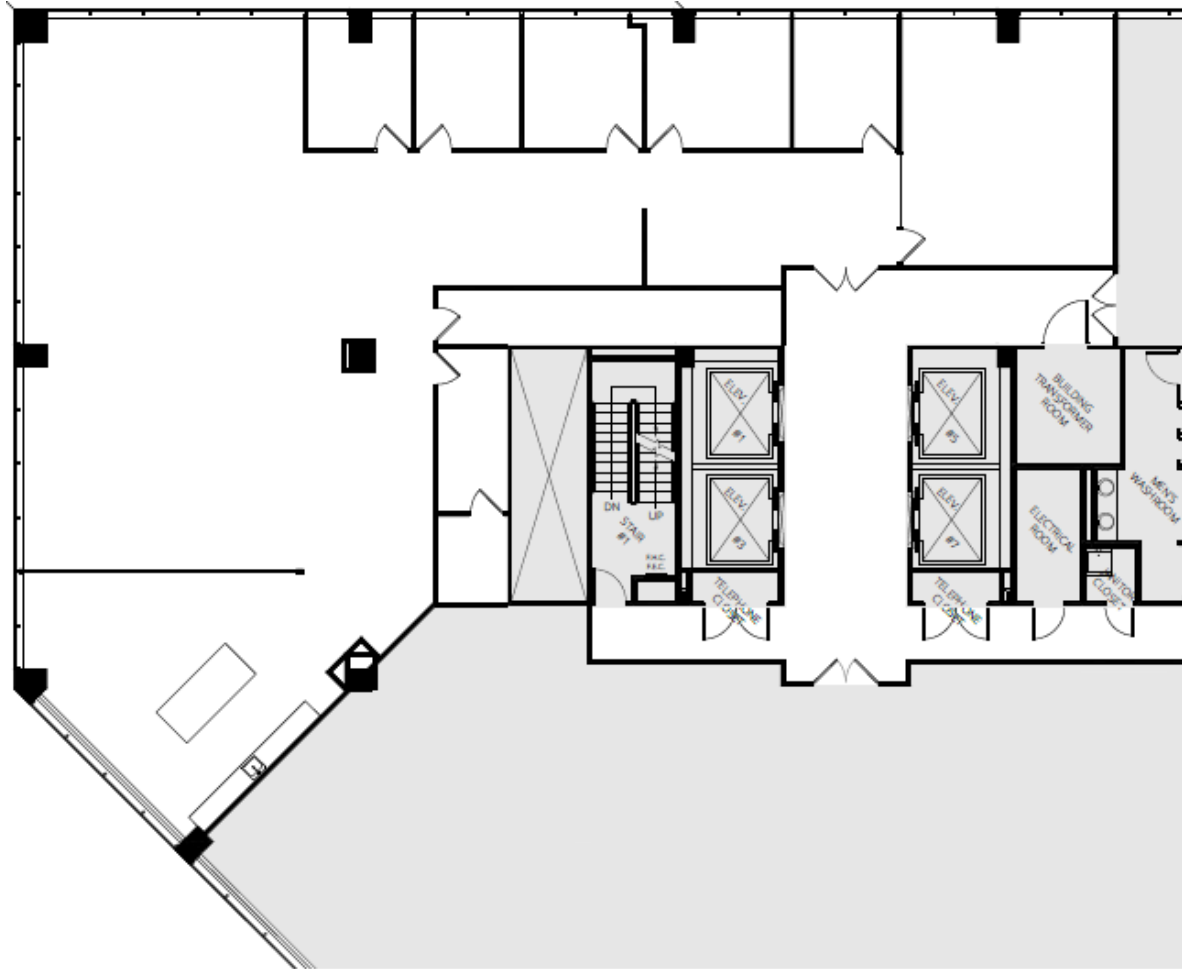

SUITE 850
5,329 SF

1 MID AMERICA PLAZA

MID AMERICA PLAZA

For leasing information, please contact:

Fred Ishler

Principal, Avison Young

fred.ishler@avisonyoung.com

D | 312.796.0368