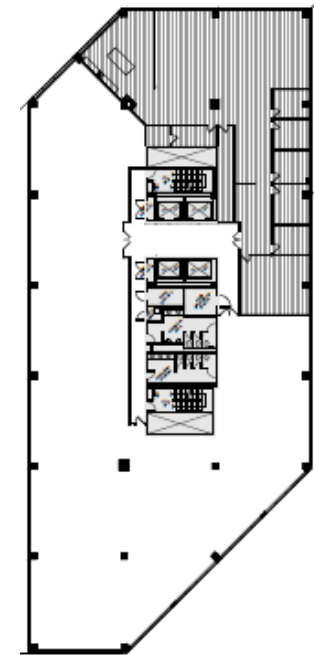

SUITE 850
5,329 SF

1 MID AMERICA PLAZA

MID AMERICA PLAZA

For leasing information, please contact:

Fred Ishler

Principal, Avison Young

fred.ishler@avisonyoung.com

D | 312.796.0368