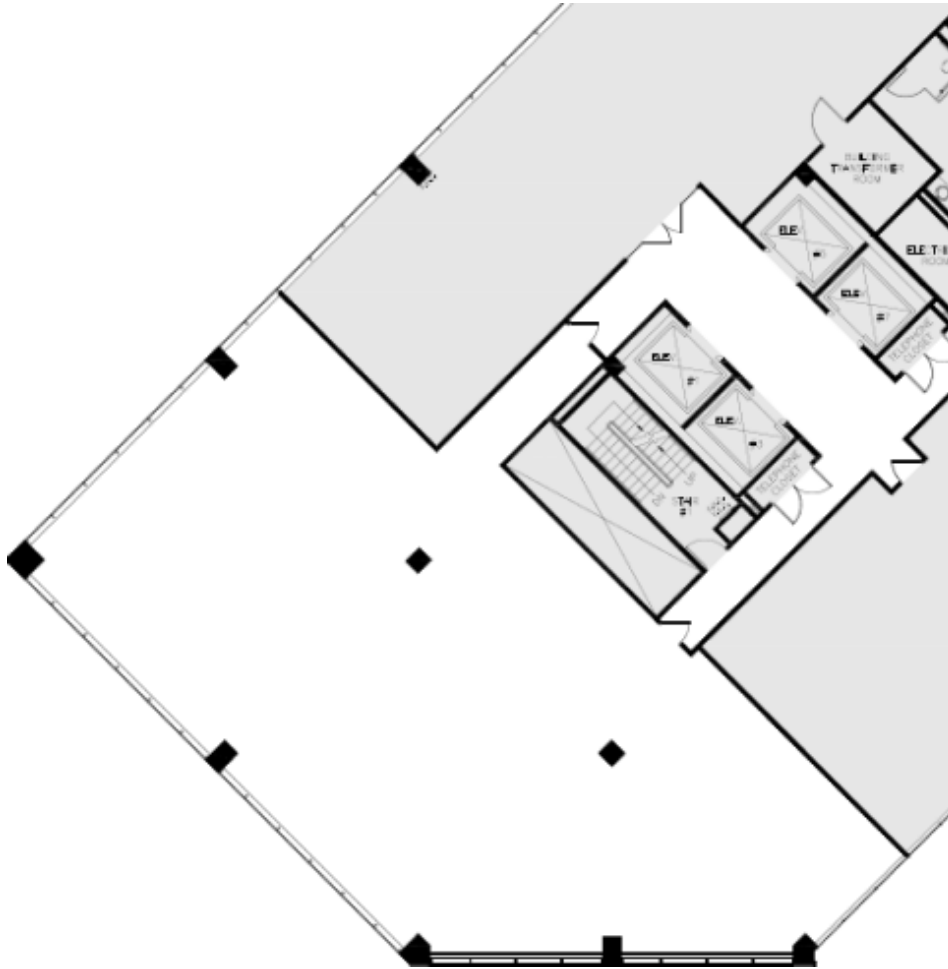

SUITE 550
4,549 RSF

1 MID AMERICA PLAZA

MID AMERICA PLAZA

For leasing information, please contact:

Fred Ishler

Principal, Avison Young

fred.ishler@avisonyoung.com

D | 312.796.0368