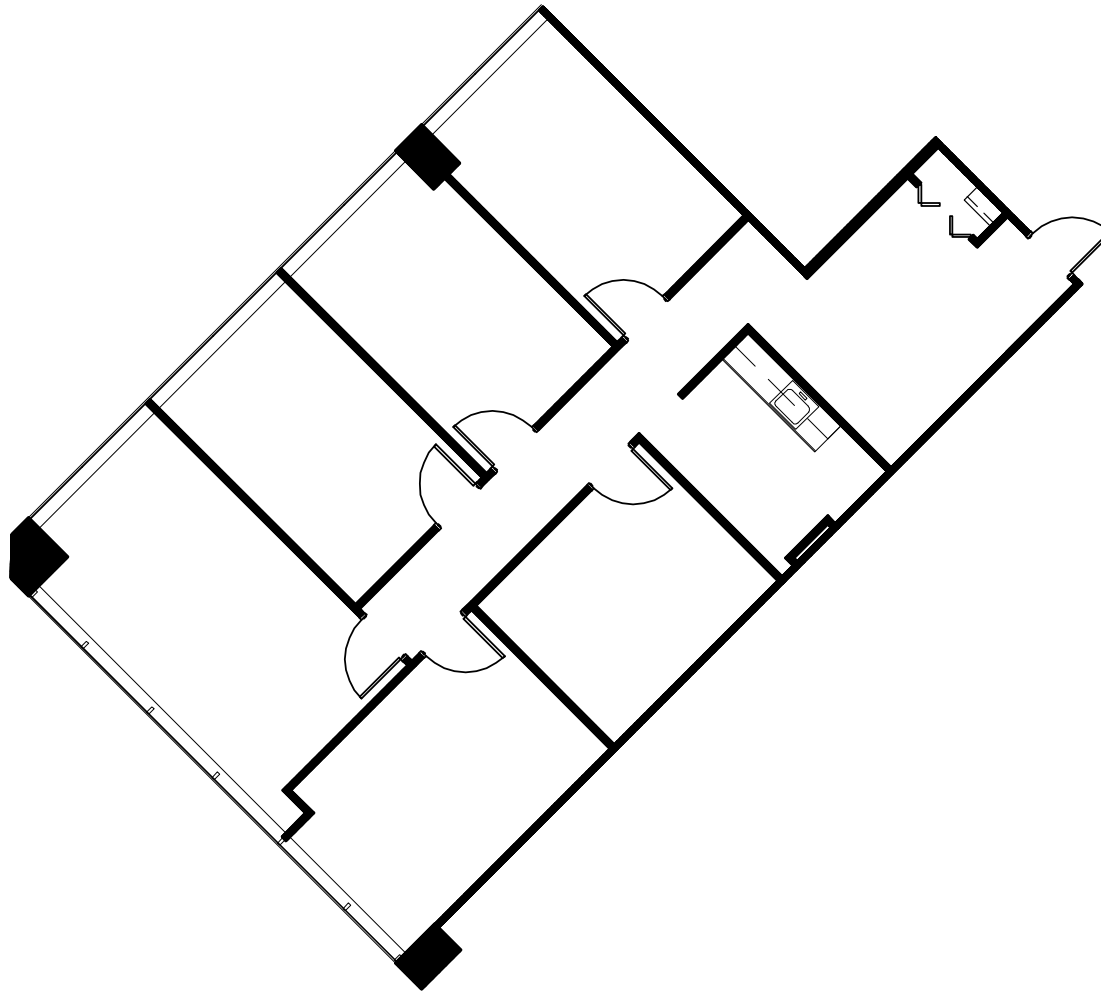

SUITE 220
1,744 SF

1 MID AMERICA PLAZA

For leasing information, please contact:

Fred Ishler

Principal, Avison Young

fred.ishler@avisonyoung.com

D | 312.796.0368

C | 630.408.9366