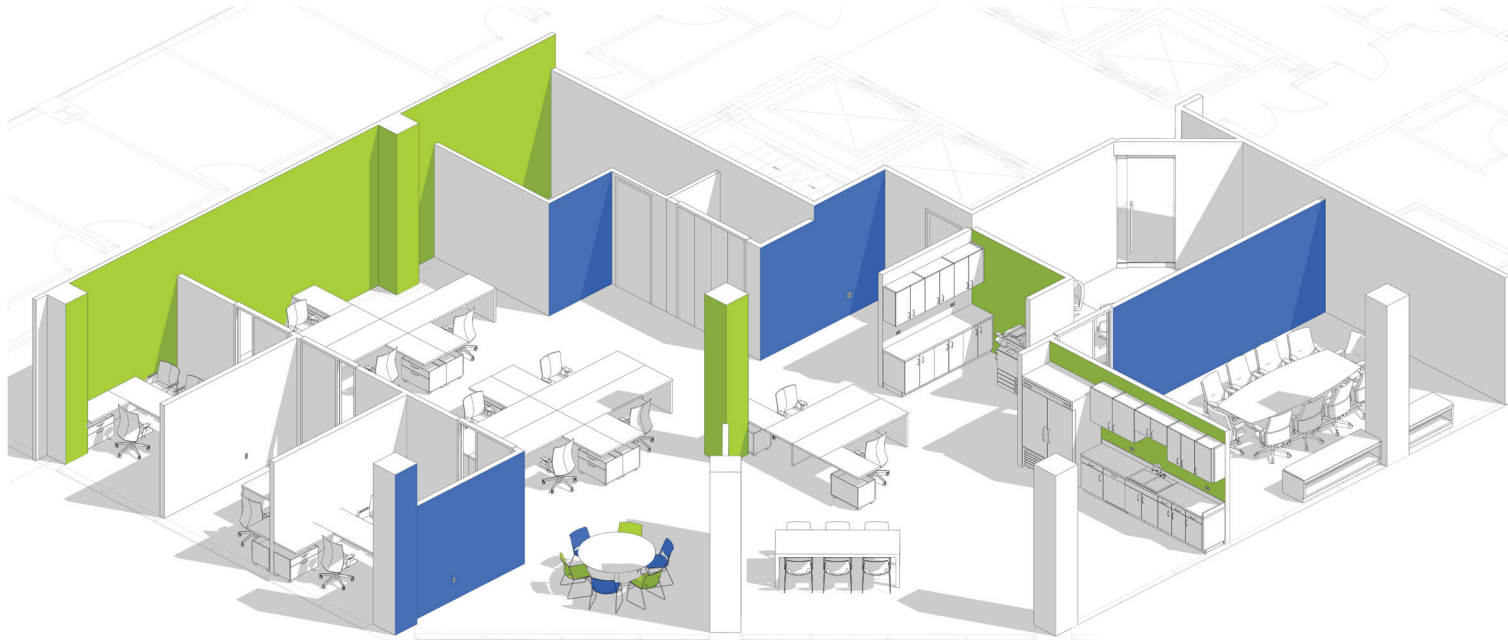

SUITE 210
3,783 SF

1 MID AMERICA PLAZA

MID AMERICA PLAZA

For leasing information, please contact:

Fred Ishler

Principal, Avison Young

fred.ishler@avisonyoung.com

D | 312.796.0368